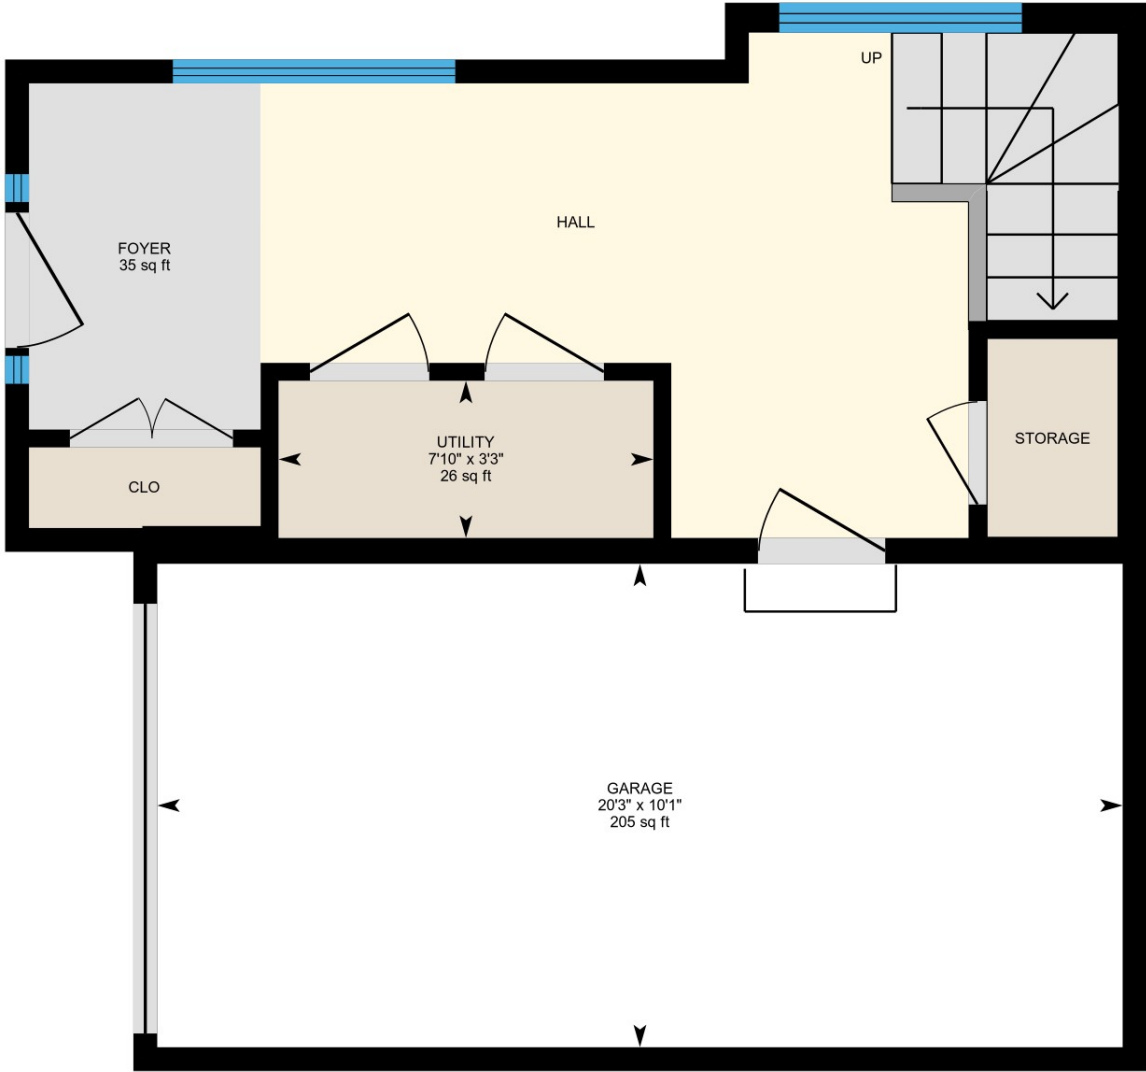

160-77 Diana Ave, Brantford, ON

Main Floor Exterior Area 260.58 sq ft
Interior Area 224.47 sq ft
Excluded Area 225.79 sq ft

PREPARED: 2026/04/14

White regions are excluded from total floor area in iGUIDE floor plans. All room dimensions and floor areas must be considered approximate and are subject to independent verification.